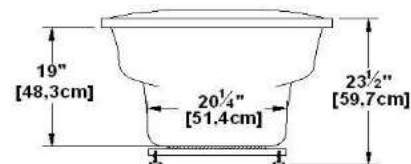

# Lagon 66

Product code : **LA66**

Draft revision : **20121011153754**

External dimensions : **66" x 33,5" x 23" [167,6 cm x 85,1 cm x 58,4 cm]**

Serie : **deck mount**

Seats : **2**

2012 catalog page : **44**

Lumbar support : **yes**

Arm rests : **yes**

Low-profile available : **no**

Remarks
*all measures have a precision of ± 1/4" (0,63cm)
*internal dimensions taken at 4" (10cm) from bath bottom
*capacity is measured by filling the soaker to 1-1/2" under the overflow
*textured skirt available on all freestand products
*shelf height is 3/4" on all "low-profile" models