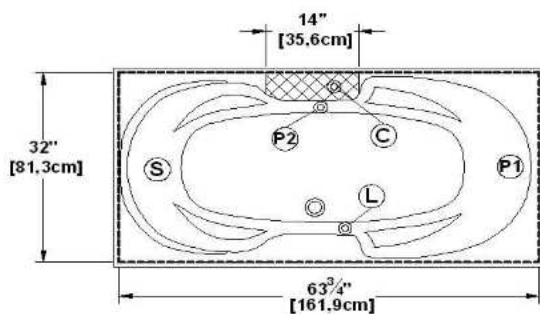

Options and installation

*accessories and decorative lines positions are approximative

Additional(s) note(s) :

Not designed for installation with shower. Keypad supplied but not installed when ordered with tiling flanges or remote control.

Legend		
(S) Blower	(L) Mood light	(C) Keypad
(P1) Pump	(P2) Grab bar	
[Cross-hatch] Recommended faucets drilling location*		
Deck cut-out line - - - - -		

Available models	
Model	Availability
Soaker alone	x
Confort Air™	x
AeroMassage™	x
Super AeroMassage™	x
Dynamic Turbo™ (not available in the U.S.)	x
Dynamic Turbo™ + AeroMassage™	x
Dynamic Turbo™ + Super AeroMassage™	x

Available recommended options
Front skirt : <i>SP66</i>
Recommended drain : <i>WOCO</i>
Tiling flanges : <i>available</i>
Floating controller : <i>available</i>

*It is possible that faucets may be installed elsewhere on the product. Verify, directly on the product, that there are no conflicting parts before drilling.

IMPORTANT NOTE : Specifications, dimensions and models are subject to change.

Visit our website <http://www.oceania-attitude.com> to access up-to-date dimensions and informations. In all cases, information on the website is the most up-to-date. Dimensions may vary slightly. To ensure proper fit, mesurements must be taken on the product directly.

Head office

591, avenue des Entreprises
Thetford Mines, Quebec
CANADA G6H 4B2

Phone numbers

No-charge : 1-877-332-4224
Fax : 1-866-460-4334

Internet

Web : <http://www.oceania-attitude.com>
Email : info@oceaniabaths.com