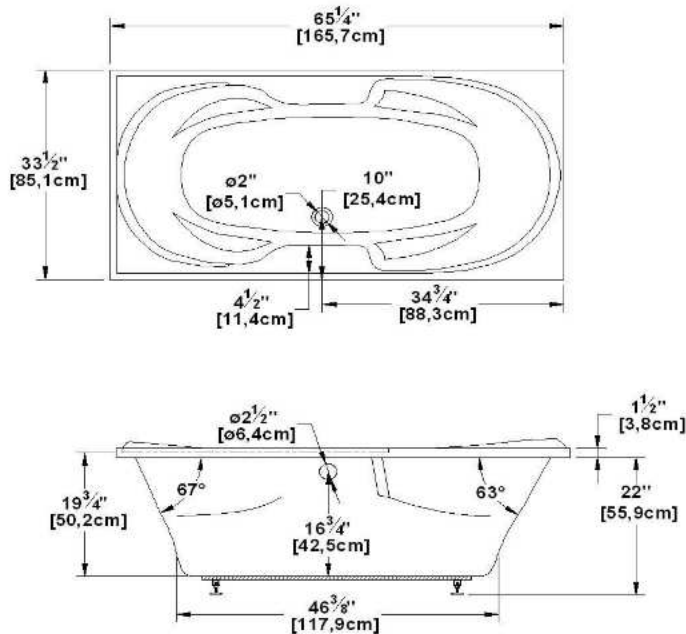

# Lagon 66

Product code : **LA66**

Draft revision : **20121011153754**

External dimensions : **66" x 33,5" x 23" [167,6 cm x 85,1 cm x 58,4 cm]**

Serie : **deck mount**

Seats : **2**

2012 catalog page : **44**

Lumbar support : **yes**

Arm rests : **yes**

Low-profile available : **no**

## Draft and specs

Specifications
Capacity : <b>39 IMP Gal. / 50,9 US Gal. / 177,3 liters</b>
AeroMassage™ : <b>38 Easy Clean™ air jets</b>
Super AeroMassage™ : <b>AeroMassage™ + 12 Easy Clean™ air jets</b>
Dynamic Turbo™ : <b>4 Confort Pulse jets / 4 Confort Swirl jets</b>
Confort Air™ : <b>38 Easy Clean™ air jets</b>
Characteristics : <b>n/a</b>

Remarks
*all measures have a precision of ± 1/4" (0,63cm)
*internal dimensions taken at 4" (10cm) from bath bottom
*capacity is measured by filling the soaker to 1-1/2" under the overflow
*textured skirt available on all freestand products
*shelf height is 3/4" on all "low-profile" models